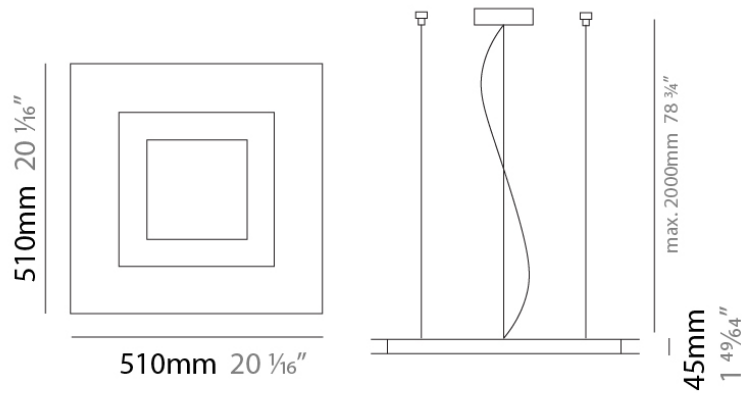

PROJECT	
TYPE	
NOTES	
QUANTITY	
DATE	

FLAT SUSPENSION

D81429-WHI

GENERAL

Series: Flat
Brand: Panzeri
Division: Design
Mounting Type: Suspension
Mounting Location: Ceiling
Subcategory: Ambient

PHYSICAL

Shape: Square
Length (mm): 510
Length (in): 20 ¹/₁₆"
Width (mm): 510
Width (in): 20 ¹/₁₆"
Height (mm): 45
Height (in): 1 ³/₄"
Max. Overall Height (mm): 2510
Max. Overall Height (in): 98 ¹³/₁₆"
Light Distribution: Direct / Indirect
Weight (kg): 7.21
Weight (lbs): 15.89
Diffuser: White Blown Glass
Fixture Material: Metal

ELECTRICAL

Lamp Type: LED
Input Wattage (W): 61
Total Output Wattage (W): 57.5
Max. Wattage Per Lamp (W): 46 / 11.5
Dimming: Tri-Mode (Non-Dimming and Phase Dimming (120Vac only) and 0-10V Dimming)
Driver Included: Yes
Driver Location: Integrated
Driver Type: Constant Current - Universal
Driver Class: Class 2
Input Voltage (V): 120 - 277
Constant Current (MA): 700

LED

Color Temperature (°K): 3000
Max. Delivered Lumen (lm): 4077
Nominal Lumen (lm): 4800lm down+1200lm up
CRI: >80 CRI
Lamp Life (hrs): 60000

OPTICAL

RATINGS AND CERTIFICATIONS

Certified By: CSA Certified to UL and CSA Standards
IP rating: IP40