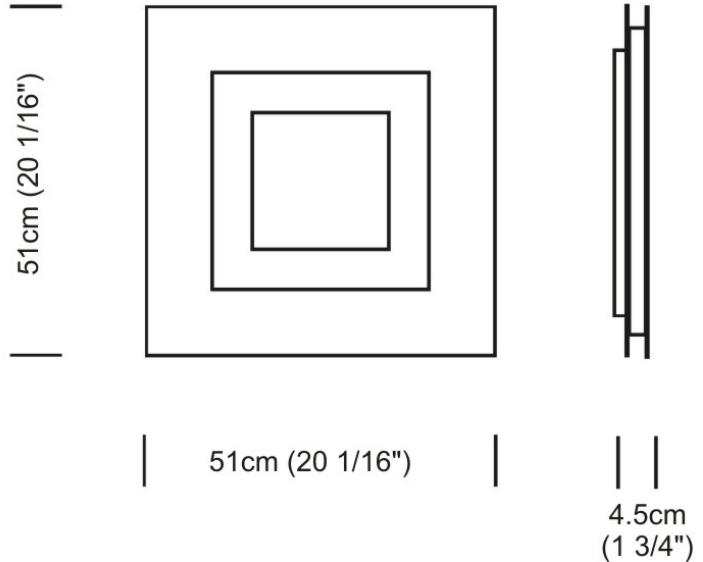

PROJECT
TYPE
NOTES
QUANTITY
DATE

FLAT SURFACE

D82230-WHI

GENERAL

Series: Flat
Brand: Panzeri
Division: Design
Mounting Type: Surface
Mounting Location: Ceiling
Subcategory: Ambient

PHYSICAL

Shape: Square
Length (mm): 510
Length (in): 20 1/16
Width (mm): 510
Width (in): 20 1/16
Height (mm): 45
Height (in): 1 3/4
Light Distribution: Direct / Indirect
Weight (kg): 5.236
Weight (lbs): 11.54
Diffuser: Polycarbonate - Opal
Fixture Material: Metal

ELECTRICAL

Input Wattage Range: 30 - 49 W
Lamp Type: LED
Input Wattage (W): 48
Total Output Wattage (W): 46
Dimming: Non-Dimming / Phase Dimming (120Vac only) / 0-10V Dimming
Driver Included: Yes
Driver Location: Integrated
Driver Type: Constant Current - Universal
Driver Class: Class 2
Input Voltage (V): 120 - 277
Constant Current (mA): 350

LED

Color Temperature (°K): 3000
Max. Delivered Lumen (lm): 3202
Nominal Lumen (lm): 5700
CRI: >80 CRI
Efficiency (%): 56.175%
Lamp Life (hrs): 70000

OPTICAL

RATINGS AND CERTIFICATIONS

Certified By: CSA Certified to UL and CSA Standards
IP rating: IP40